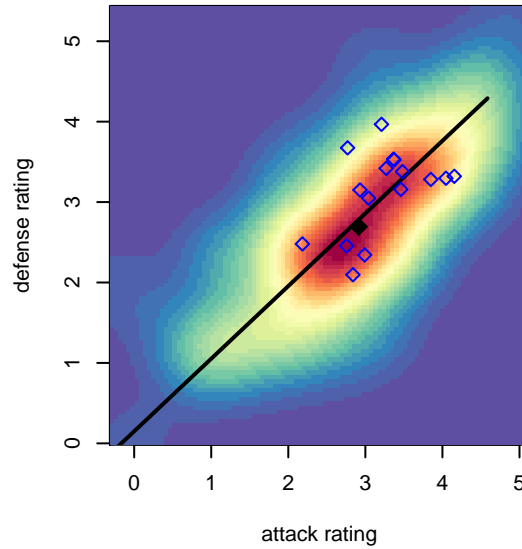

# Blackhills FC Black G01

Blackhills FC  
 Olympia, WA  
 G01 total strength=1609  
 attack=18.42 defense=14.79  
 fall league = RCL G01 Div 3

alt names used:  
 Blackhills FC Black G01  
 Blackhills FC G01 Black

Venues played:  
 2017 Clash At the Border Super  
 2017 Nike Crossfire Challenge Gold Group U17  
 2017 Rimland Challenge U17-19  
 2017 RCL G01 Div 3  
 2017 PacNW Winter Classic Premier G01

**Blackhills FC Black G01**  
 Dots are actual minus expected GF (blue circles) and GA (red triangles).  
 Blue line is smoothed change in attack strength. Red is smoothed change in defense strength.

**attack and defense variance (black dot)  
relative to other teams  
and top 10 in region**

**attack and defense rating  
relative to others at age  
and all opponents in last 13 months**

**Performance relative to 13 month average**