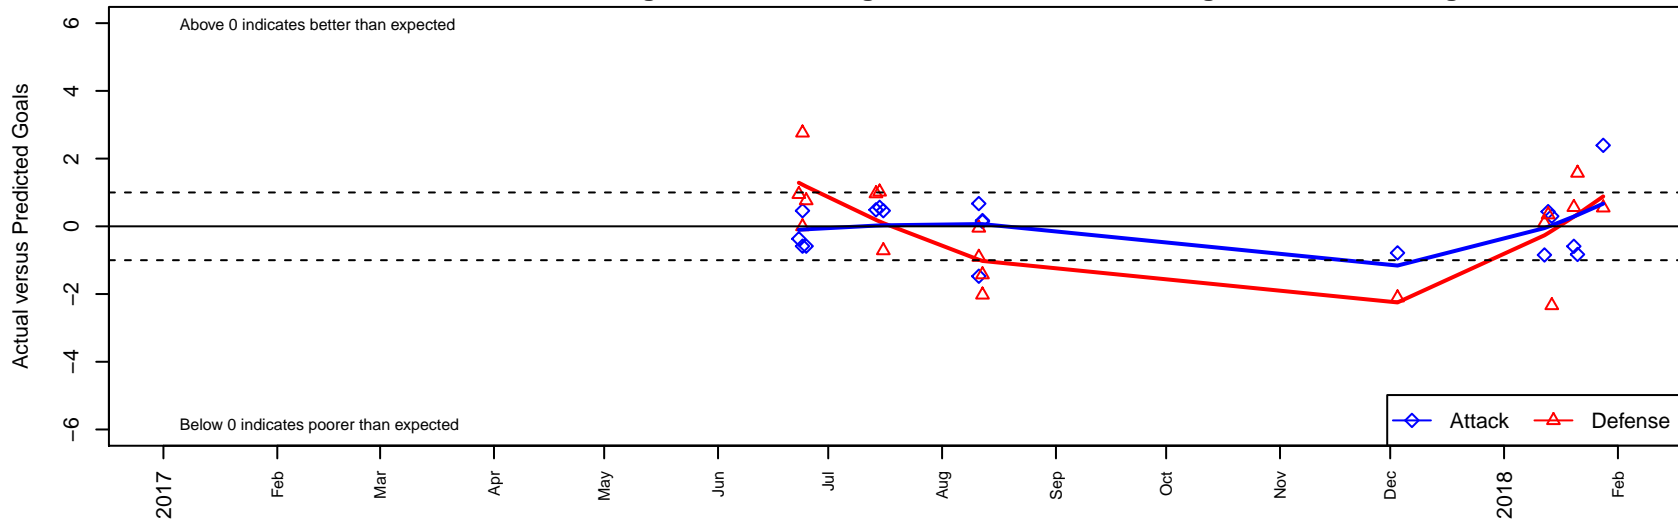

# Blackhills FC Black G01

Blackhills FC  
 Olympia, WA  
 G01 total strength=1609  
 attack=18.42 defense=14.79  
 fall league = RCL G01 Div 3

alt names used:  
 Blackhills FC Black G01  
 Blackhills FC G01 Black

Venues played:  
 2017 Clash At the Border Super  
 2017 Nike Crossfire Challenge Gold Group U17  
 2017 Rimland Challenge U17-19  
 2017 RCL G01 Div 3  
 2017 PacNW Winter Classic Premier G01

**Blackhills FC Black G01**  
 Dots are actual minus expected GF (blue circles) and GA (red triangles).  
 Blue line is smoothed change in attack strength. Red is smoothed change in defense strength.

**attack and defense variance (black dot)  
relative to other teams  
and top 10 in region**

**attack and defense rating  
relative to others at age  
and all opponents in last 13 months**

**Performance relative to 13 month average**