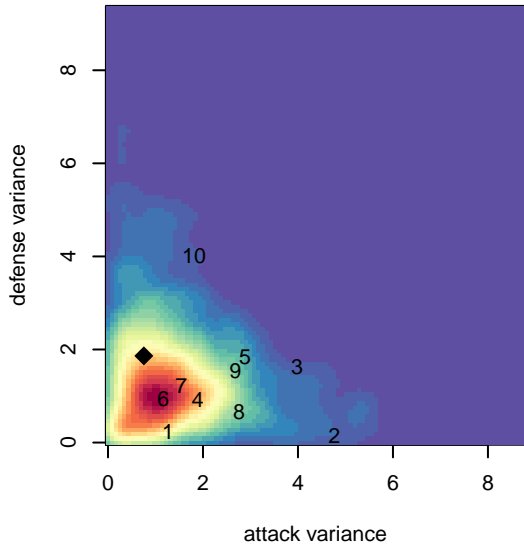

# Blackhills FC Black G01

Blackhills FC  
 Olympia, WA  
 G01 total strength=1609  
 attack=18.42 defense=14.79  
 fall league = RCL G01 Div 3

alt names used:  
 Blackhills FC Black G01  
 Blackhills FC G01 Black

Venues played:  
 2017 Clash At the Border Super  
 2017 Nike Crossfire Challenge Gold Group U17  
 2017 Rimland Challenge U17-19  
 2017 RCL G01 Div 3  
 2017 PacNW Winter Classic Premier G01

**Blackhills FC Black G01**  
 Dots are actual minus expected GF (blue circles) and GA (red triangles).  
 Blue line is smoothed change in attack strength. Red is smoothed change in defense strength.

**attack and defense variance (black dot)  
relative to other teams  
and top 10 in region**

**attack and defense rating  
relative to others at age  
and all opponents in last 13 months**

**Performance relative to 13 month average**