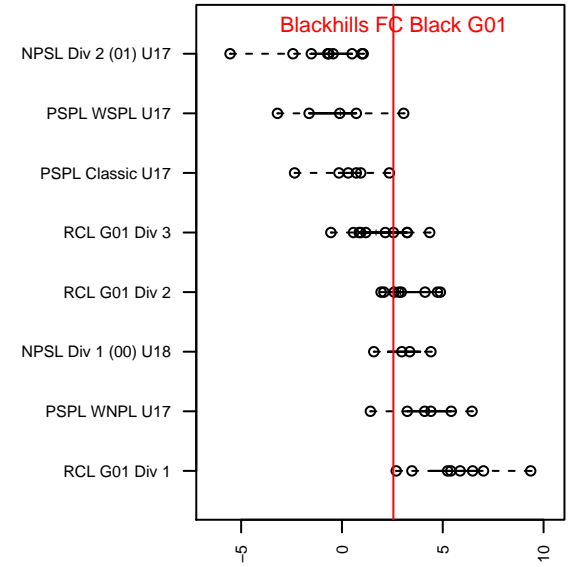

# Blackhills FC Black G01

Blackhills FC  
 Olympia, WA  
 G01 total strength=1609  
 attack=18.42 defense=14.79  
 fall league = RCL G01 Div 3

alt names used:  
 Blackhills FC Black G01  
 Blackhills FC G01 Black

Venues played:  
 2017 Clash At the Border Super  
 2017 Nike Crossfire Challenge Gold Group U17  
 2017 Rimland Challenge U17-19  
 2017 RCL G01 Div 3  
 2017 PacNW Winter Classic Premier G01

**Blackhills FC Black G01**  
 Dots are actual minus expected GF (blue circles) and GA (red triangles).  
 Blue line is smoothed change in attack strength. Red is smoothed change in defense strength.

**attack and defense variance (black dot)  
relative to other teams  
and top 10 in region**

**attack and defense rating  
relative to others at age  
and all opponents in last 13 months**

**Performance relative to 13 month average**